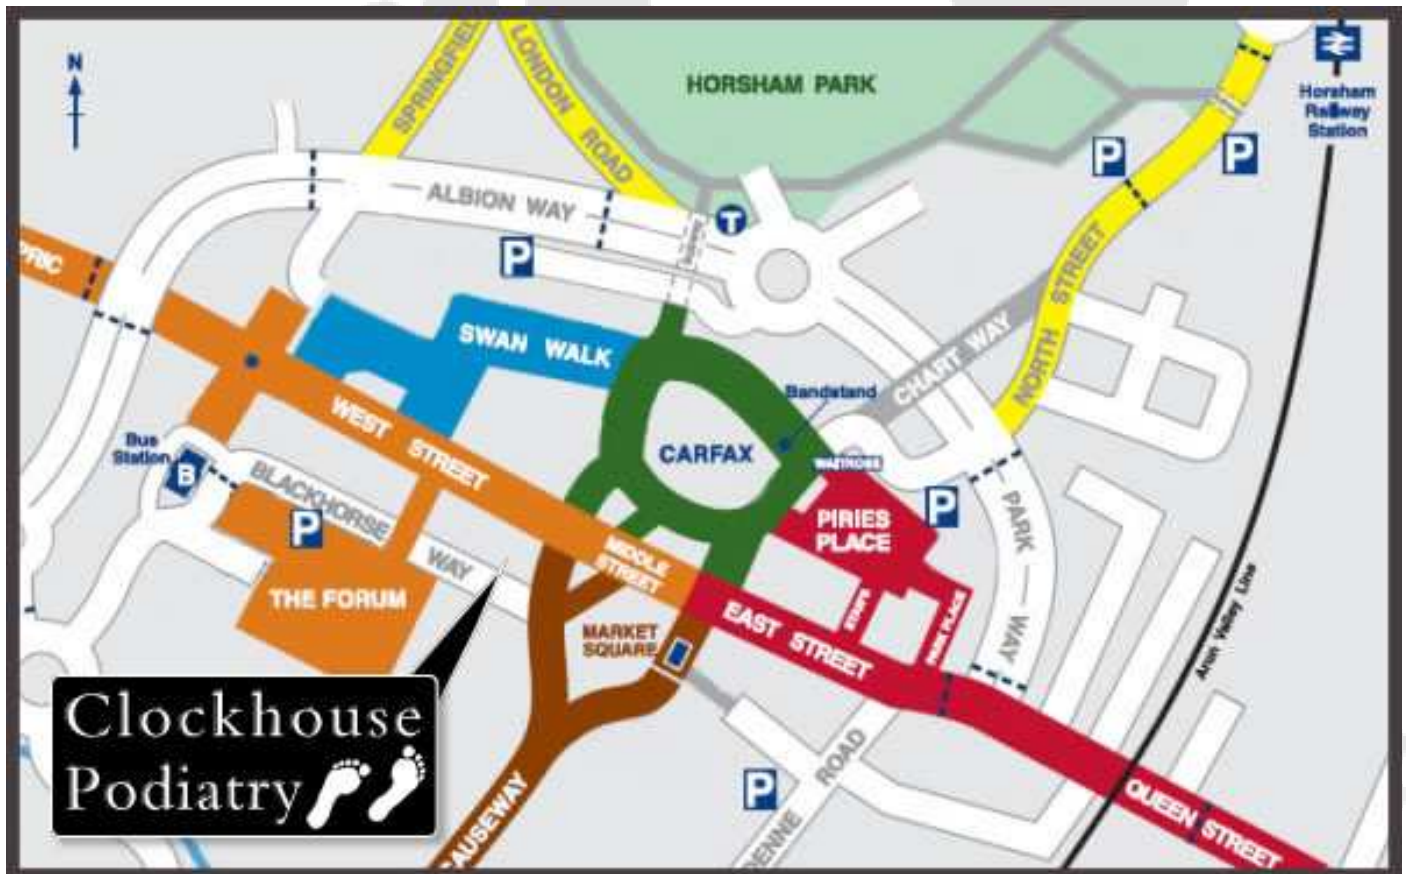

## Directions

Clockhouse Podiatry is located in Blackhorse Way Horsham

For nearest parking please use Blackhorse Way multi-storey car park. On leaving the car park turn right and we are approximately 50 yards from the end of the way on the left hand side.

We have a drop off area outside for limited periods.

We are 10 minutes walk from Horsham Railway Station.

On foot please follow main pedestrian shopping walkway, West Street towards the Carfax then turn right into the Causeway and then right again into Blackhorse Way. We are approximately 50 yards down on the right .